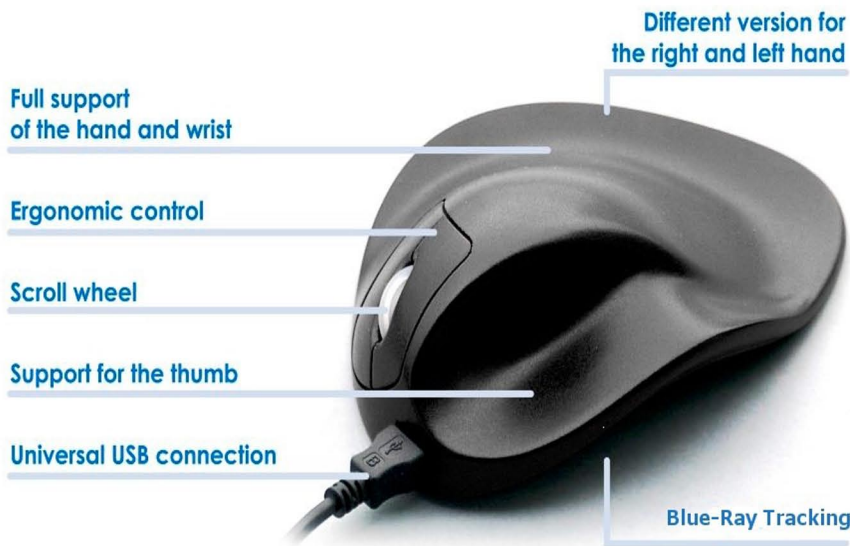

HandShoe Mouse

The user friendly HandShoe Mouse is an ergonomic mouse available in 3 standard sizes: small, medium and large. The HandShoe Mouse is plug and play; no special drivers for Mac or PC are needed. Controls consist of 2 buttons at an ergonomic position and a scroll wheel fitted with a switch mechanism.

Specifications

- USB Connected
- Rechargeable Wireless and wired options available
- Supported by Windows 95, 98, 2000, NT, XP, Vista, Mac OS 9, Mac OS X and Unix
- Resolution: BlueRay Track Light Click (LC): 1500

Which Size?

Measure on the inside of the stretched out hand, distance from wrist up to the top of the ring finger. This length provides an indication of the required size.

- Length up to around 170mm: Small
- Length from around 170 to 190mm: Medium
- Length of 190mm and above: Large

Research

The objective of the development was to realise a contour which allows for a relaxed hand position. The resulting shape of the HandshoeMouse fully supports the hand. Only a minor contraction of the muscles of the fingers is required to operate the switches and scroll wheel. Arms and hands remain in a relaxed position. This is contrary to a conventional computer mouse which requires continuous lifting of the fingers and thus muscle action.