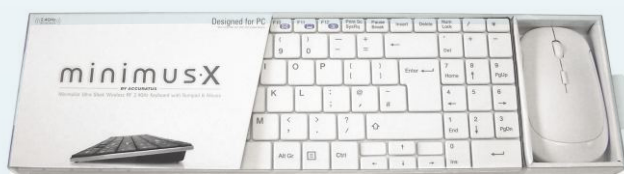

ACCURATUS

HYPERTEC

Making IT Perform
www.hypertec.co.uk

Hypertec Ltd
2 Swangate, Chamham Park, Hungerford. RG17 0YX
T: 0844 879 2282 W: www.hypertec.co.uk