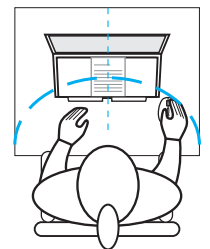

Ergonomic

Height adjustable

Ergonomic features:

- A complete solution complying with and exceeding the European ergonomic regulations
- Created with user friendliness in mind: instant setup and pack away, lightweight and thin for true mobility, adjustable elevation and inclination of the screen
- Refined design, minimalist but very sturdy, guaranteed against malfunction for life

Technical specifications:

Laptop height settings: 4 settings, max. inclination of 55 degrees	Weight: 337 g
Suits laptops: up to 17" and 5.5 kg	Color: black
Compact footprint on desk: only 165 x 210 mm	Product code: ST105311
Size when folded: 305 x 210 x 4 mm	