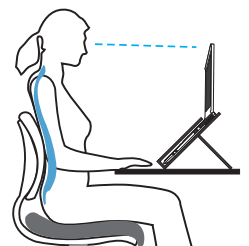

Ergonomic

Height adjustable

Ergonomic features:

- A complete solution complying with and exceeding the European ergonomic regulations
- Created with user friendliness in mind: instant setup and pack away, lightweight and thin for true mobility, adjustable elevation and inclination of the screen
- Refined design, minimalist but very sturdy, guaranteed against malfunction for life

Technical specifications:

Laptop height settings: 4 settings, max. inclination of 55 degrees	Weight: 337 g
Suits laptops: up to 17" and 5.5 kg	Color: black
Compact footprint on desk: only 165 x 210 mm	Product code: ST105311
Size when folded: 305 x 210 x 4 mm	