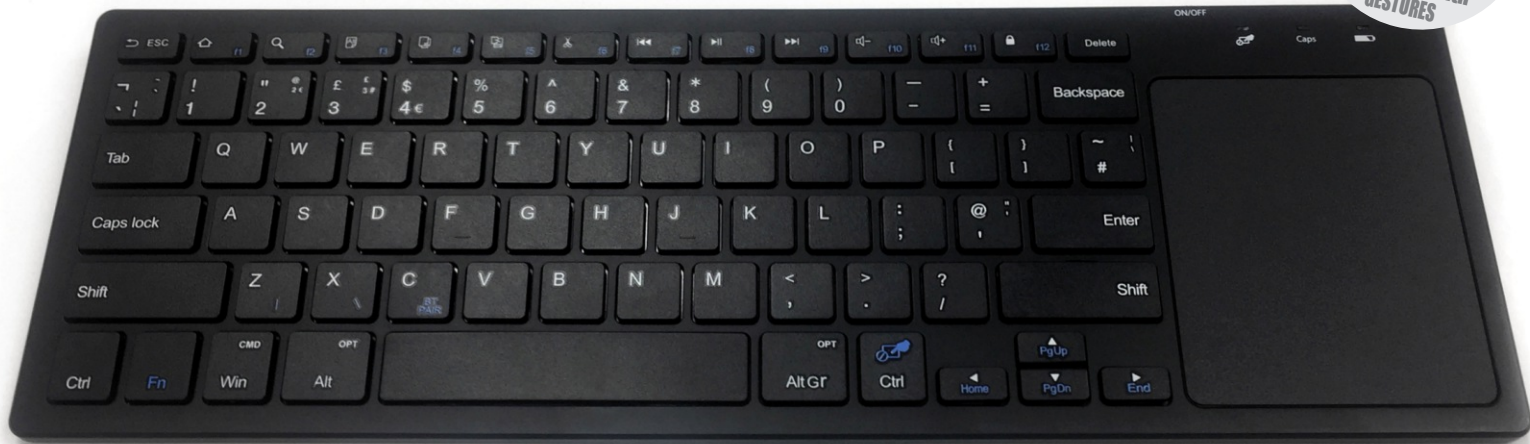

8000 TOUCHPAD+ GESTURE CONTROLS BY ACCURATUS

Bluetooth® 3.0 Wireless All in One Media Touchpad Keyboard

Designed for Windows, Apple, iOS and Android

*Also Works with other Bluetooth® Devices such as some Bluetooth® enabled TV's, Consoles and Media streaming boxes

LARGE
4.5" INCH
TOUCHPAD with
GESTURES

Order Code: KYB400-8000-BTAU

Accuratus 8000 –Bluetooth® 3.0 Wireless All in One Media Touchpad Keyboard with Gesture Controls

About

The Accuratus 8000 Bluetooth® touchpad keyboard offers an all in one wireless keyboard and mouse solution so that you can enjoy total control of your computer*, laptop, tablet** or some TV's, without the hassle of multiple devices. *Windows & Apple Mac, **tablet (iOS *doesn't support mouse & Android). The 8000 has an integrated extra large 4.5" touchpad featuring multi gesture features such as mouse clicks, scroll, zoom and Windows 10 charms for easy mouse navigation.

The 8000 has been specifically designed with a UK keyboard layout in Windows, Mac and Android layouts all in the same unit, making it perfect for those with multiple devices using different operating systems. The keyboard has full size keycaps that have high quality easy read legends with a durable UV coating, offering excellent product life. Underneath the keys is our ultra reliable scissor key mechanism technology, this offers a very smooth and comfortable typing experience. The Accuratus 8000 features 13 one touch multimedia function keys for easy media playback / volume adjustment and also handy shortcuts to lock your device as well as cut, copy and paste.