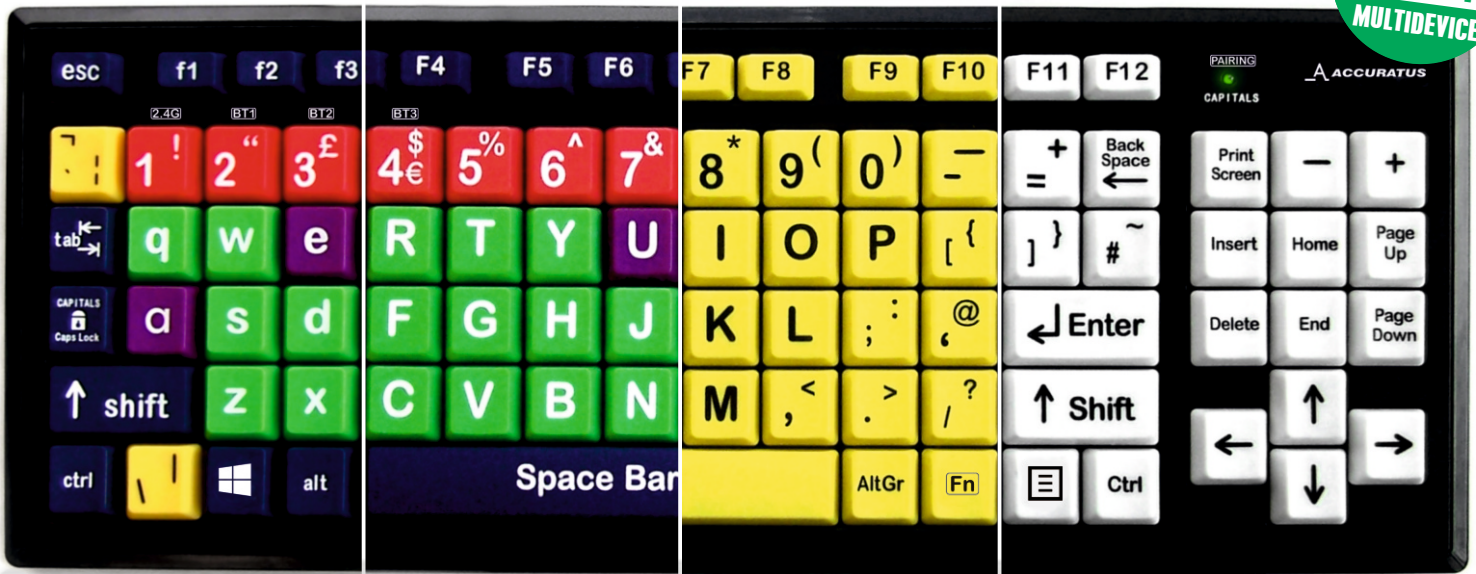

MONSTER2MIX WIRELESS

BLUETOOTH & RF

BY ACCURATUS

Designed for PC
*Also Works with Mac

Multi-device Bluetooth & RF Wireless Mixed Colour Upper Case Children's Keyboard for Learning

mix lowercase mix UPPERCASE HI-VISIBILITY HI-CONTRAST

Order Codes: KYB-M2MIX-UCUHT - Mixed Colour Lowercase Font KYB-M2VIS-UCUHT - High Visibility
KYB-M2MIX-LCUHT - Mixed Colour UPPERCASE Font KYB-M2BLK-UCUHT - High Contrast

Accuratus Monster 2 Bluetooth & RF - Multi-device Bluetooth & RF Wireless Mixed Colour Upper Case Children's Keyboard for Learning

About

Meet the Monster2 Bluetooth & RF Multi-device range of oversized keyboards from Accuratus. Evolving from our hugely successful USB versions the Monster 2 Bluetooth & RF features Multi-device Bluetooth and RF 2.4GHz wireless connectivity meaning you can hot swap quickly between paired devices such as a PC, Mac and tablet or phone. For young children the Monster 2 Mix is the perfect entry into computing, with large oversized keys grouped in different colours making learning easy and fun. Then there's the High Visibility & High Contrast models, with high visibility large black legends against a bright yellow background, or large black legends on a high contrast white background. The perfect combinations for those with certain sight deficiencies. Maybe you just want a keyboard With big keys because they look cool, whatever the reason, these tough keyboards are precise and a joy to use.