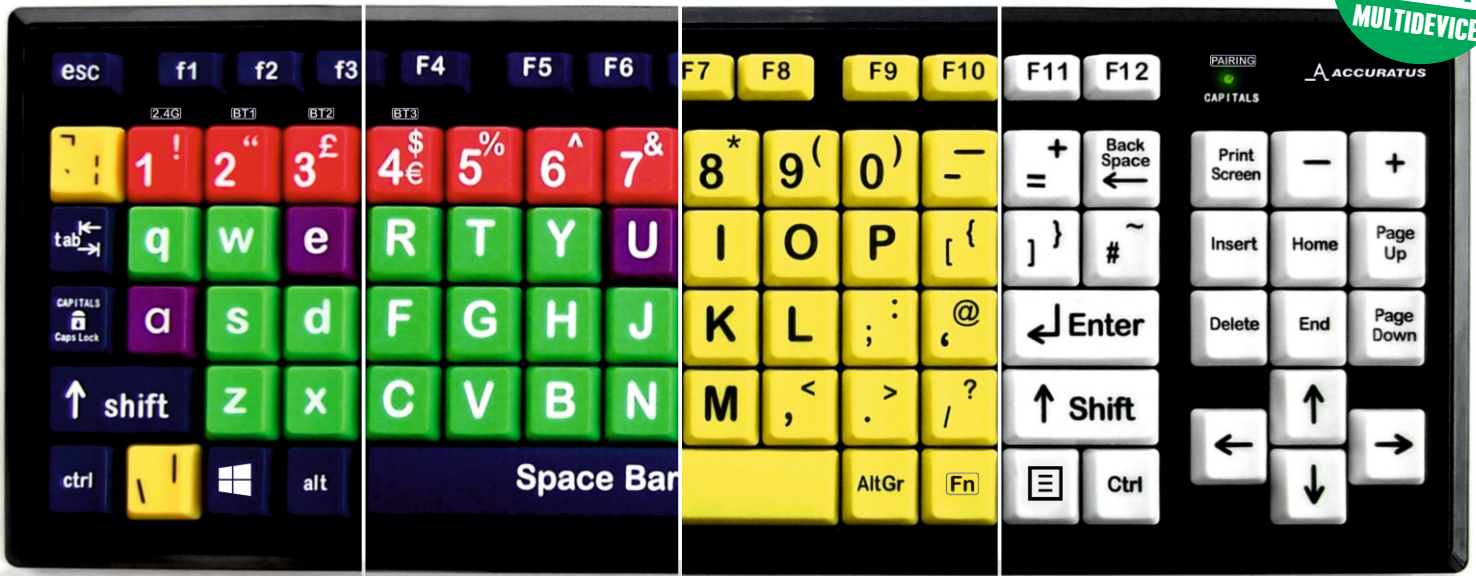

# MONSTER2MIX WIRELESS

## BLUETOOTH & RF

BY ACCURATUS

Designed for PC  
\*Also Works with Mac

Multi-device Bluetooth & RF Wireless Mixed Colour Upper Case Children's Keyboard for Learning

mix lowercase

mix UPPERCASE

HI-VISIBILITY

HI-CONTRAST

Order Codes: KYB-M2MIX-UCUHT - Mixed Colour Lowercase Font    KYB-M2VIS-UCUHT - High Visibility  
KYB-M2MIX-LCUHT - Mixed Colour UPPERCASE Font    KYB-M2BLK-UCUHT - High Contrast

Accuratus Monster 2 Bluetooth & RF - Multi-device Bluetooth & RF Wireless Mixed Colour Upper Case Children's Keyboard for Learning

### About

Meet the Monster2 Bluetooth & RF Multi-device range of oversized keyboards from Accuratus. Evolving from our hugely successful USB versions the Monster 2 Bluetooth & RF features Multi-device Bluetooth and RF 2.4GHz wireless connectivity meaning you can hot swap quickly between paired devices such as a PC, Mac and tablet or phone. For young children the Monster 2 Mix is the perfect entry into computing, with large oversized keys grouped in different colours making learning easy and fun. Then there's the High Visibility & High Contrast models, with high visibility large black legends against a bright yellow background, or large black legends on a high contrast white background. The perfect combinations for those with certain sight deficiencies. Maybe you just want a keyboard With big keys because they look cool, whatever the reason, these tough keyboards are precise and a joy to use.