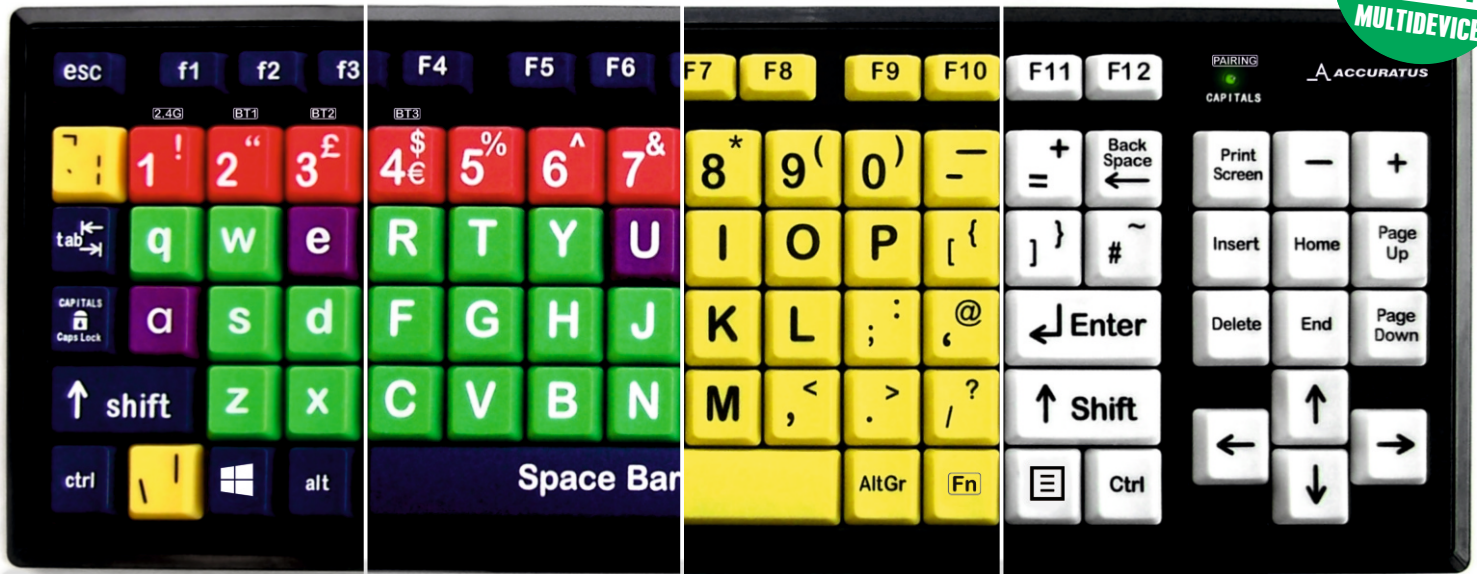

# MONSTER2MIX WIRELESS

## BLUETOOTH & RF

BY ACCURATUS

Designed for PC  
\*Also Works with Mac

Multi-device Bluetooth & RF Wireless Mixed Colour Upper Case Children's Keyboard for Learning

mix lowercase

mix UPPERCASE

HI-VISIBILITY

HI-CONTRAST

Order Codes: KYB-M2MIX-UCUHT - Mixed Colour Lowercase Font    KYB-M2VIS-UCUHT - High Visibility  
KYB-M2MIX-LCUHT - Mixed Colour UPPERCASE Font    KYB-M2BLK-UCUHT - High Contrast

Accuratus Monster 2 Bluetooth & RF - Multi-device Bluetooth & RF Wireless Mixed Colour Upper Case Children's Keyboard for Learning

### About

Meet the Monster2 Bluetooth & RF Multi-device range of oversized keyboards from Accuratus. Evolving from our hugely successful USB versions the Monster 2 Bluetooth & RF features Multi-device Bluetooth and RF 2.4GHz wireless connectivity meaning you can hot swap quickly between paired devices such as a PC, Mac and tablet or phone. For young children the Monster 2 Mix is the perfect entry into computing, with large oversized keys grouped in different colours making learning easy and fun. Then there's the High Visibility & High Contrast models, with high visibility large black legends against a bright yellow background, or large black legends on a high contrast white background. The perfect combinations for those with certain sight deficiencies. Maybe you just want a keyboard With big keys because they look cool, whatever the reason, these tough keyboards are precise and a joy to use.