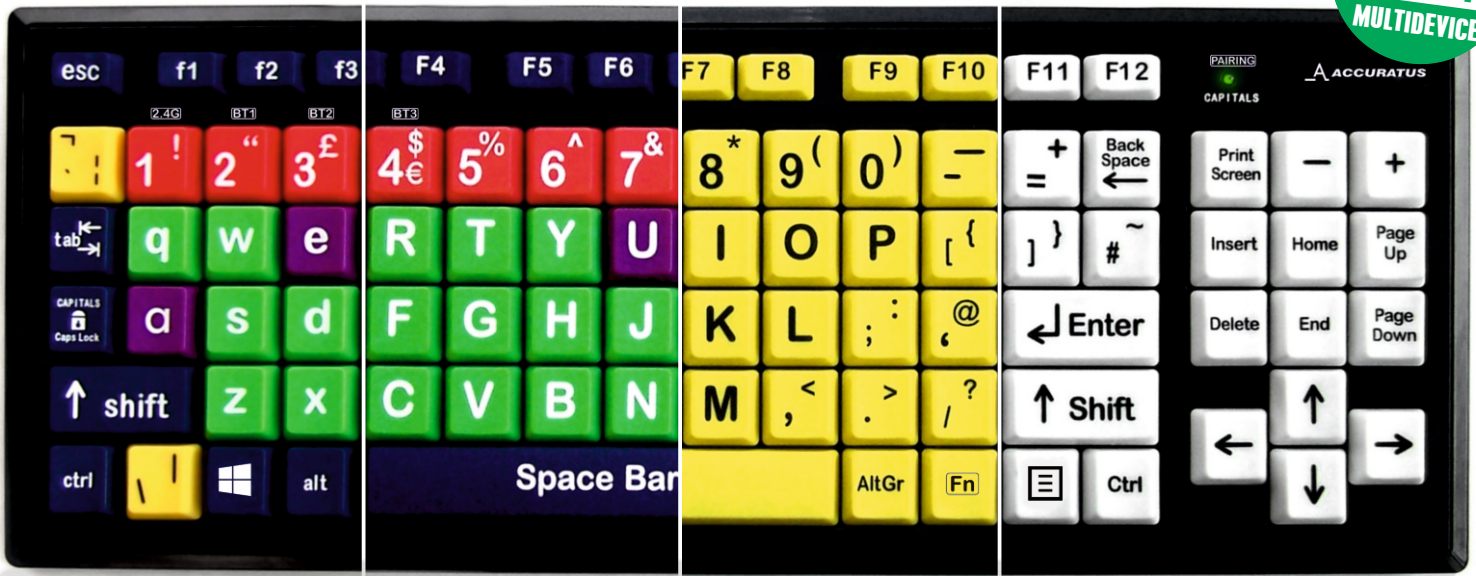

MONSTER2MIX WIRELESS

BLUETOOTH & RF

BY ACCURATUS

Designed for PC
*Also Works with Mac

Multi-device Bluetooth & RF Wireless Mixed Colour Upper Case Children's Keyboard for Learning

mix lowercase

mix UPPERCASE

HI-VISIBILITY

HI-CONTRAST

Order Codes: KYB-M2MIX-UCUHT - Mixed Colour Lowercase Font KYB-M2VIS-UCUHT - High Visibility
KYB-M2MIX-LCUHT - Mixed Colour UPPERCASE Font KYB-M2BLK-UCUHT - High Contrast

Accuratus Monster 2 Bluetooth & RF - Multi-device Bluetooth & RF Wireless Mixed Colour Upper Case Children's Keyboard for Learning

About

Meet the Monster2 Bluetooth & RF Multi-device range of oversized keyboards from Accuratus. Evolving from our hugely successful USB versions the Monster 2 Bluetooth & RF features Multi-device Bluetooth and RF 2.4GHz wireless connectivity meaning you can hot swap quickly between paired devices such as a PC, Mac and tablet or phone. For young children the Monster 2 Mix is the perfect entry into computing, with large oversized keys grouped in different colours making learning easy and fun. Then there's the High Visibility & High Contrast models, with high visibility large black legends against a bright yellow background, or large black legends on a high contrast white background. The perfect combinations for those with certain sight deficiencies. Maybe you just want a keyboard With big keys because they look cool, whatever the reason, these tough keyboards are precise and a joy to use.