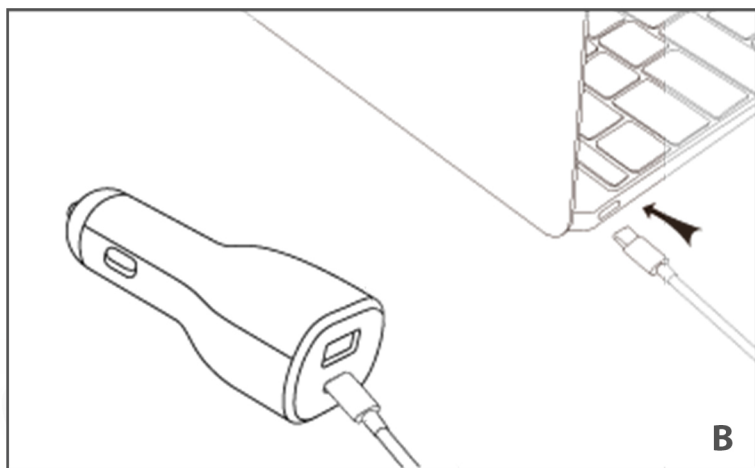

Operation Instruction:

1. Insert the Car Laptop Charger to the DC port of your vehicle. (Image A)
2. If you want to charge a USB-C device, connect the USB-C power supply cable with the USB-C output port of the charger and insert the other end into the power port of your device. (Image B)
3. To simultaneously charge other USB devices, connect the device's original USB cable to the USB-A output port. (Image C)

Part Code:

HYP-12VUSBC-100W

Input:

DC 5V 3A / 9V 3A / 12V 3A / 15V 3A / 20V 5A (max.)

Output:

DC 5V 3A / 9V 2A / 12V 1.5A (max.)

Power:

100W MAX

Unit Dimensions:

85*36*28 mm

Net Weight:

60g

Box Includes

- ✓ Universal Car Notebook Charger PRO
- ✓ E-marker USB-C power supply cable (1.3m)
- ✓ User manual

For more information about the [PowerProEssential 100W GaN Car Charger](#) contact your Hypertec Account Manager today.