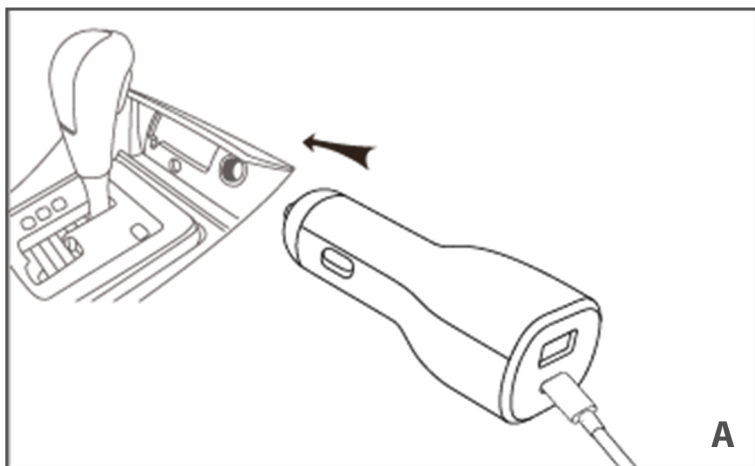

Charge Multiple Devices Simultaneously

Simultaneously power USB-C and USB-A devices with Qualcomm Quick Charge 4+ standard. Providing fast charging of up to 100W of power and with a 1.2m E-marker USB-C cable included, the PowerProEssential is the perfect companion for fast energy on the road.

PartCode: **HYP-12VUSBC-100W**

Operation Instruction:

1. Insert the Car Laptop Charger to the DC port of your vehicle. (Image A)
2. If you want to charge a USB-C device, connect the USB-C power supply cable with the USB-C output port of the charger and insert the other end into the power port of your device. (Image B)
3. To simultaneously charge other USB devices, connect the device's original USB cable to the USB-A output port. (Image C)