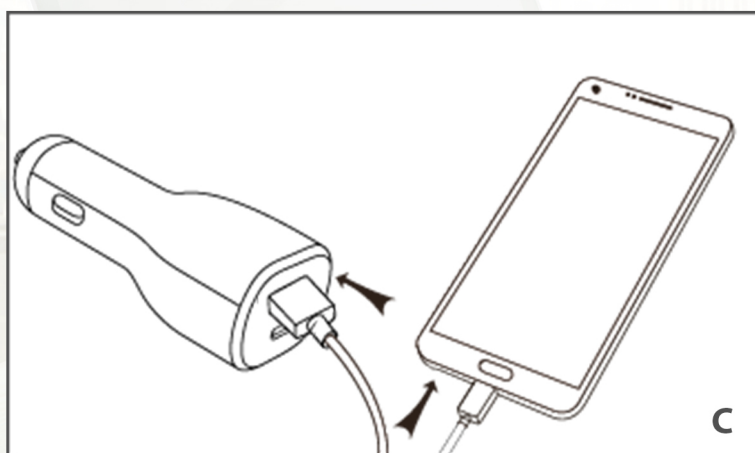

Charge Multiple Devices Simultaneously

Simultaneously power USB-C and USB-A devices with Qualcomm Quick Charge 4+ standard. Providing fast charging of up to 100W of power and with a 1.2m E-marker USB-C cable included, the PowerProEssential is the perfect companion for fast energy on the road.

PartCode: **HYP-12VUSBC-100W**

Operation Instruction:

1. Insert the Car Laptop Charger to the DC port of your vehicle. (Image A)
2. If you want to charge a USB-C device, connect the USB-C power supply cable with the USB-C output port of the charger and insert the other end into the power port of your device. (Image B)
3. To simultaneously charge other USB devices, connect the device's original USB cable to the USB-A output port. (Image C)