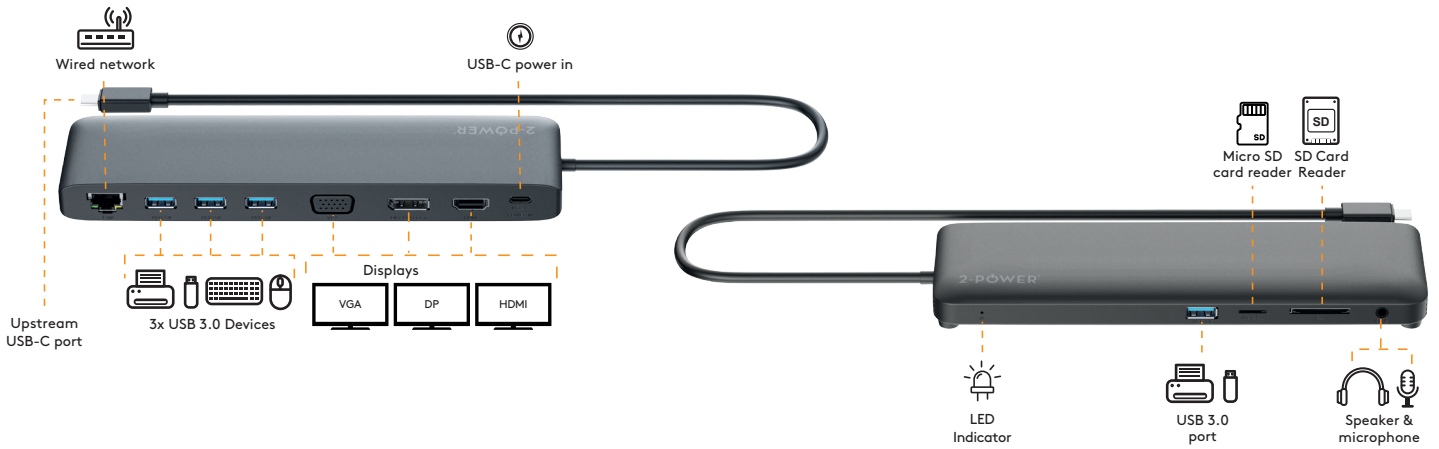

2-POWER®

USB-C DP1.2 MST TRIPLE DISPLAY MINI DOCK

PN: DOC0118A

The 2-POWER™ MST triple display mini dock allows users to connect their device to 3 external screens. 100W PD pass-through charging ensures your device is fully charged when needed.

Compatible

Key Features:

- Triple HD, Dual 2K, Single 4K Displays
- 4x USB-A downstream ports
- 100W Power Delivery for USB-C Devices
- SD/Micro SD Card Reader
- Compatible with Windows OS and Mac OS
- Supports DP1.2

*VESA mount kit available separately

For more information contact: help@2-power.com | www.2-power.com

2-POWER
THE ORIGINAL ALTERNATIVE

Specifications:

USB Upstream port		1x USB-C
DP Alt Mode		DP1.2 MST
Video Out		1x DP1.2 1x HDMI 1.4b 1x VGA
Video Resolution	Max. Resolution of Multi Display	Single: 3840 x 2160 via HDMI or DP Double: 2048 x 1152 Triple: 1920 x 1080
USB Downstream port	USB-A 3.0 USB-A 2.0	2 2
Audio	Headset	1
Ethernet	10/100/1000Mbps	1
Power switch	On/Off	1
AC Adapter		None. USB-C required
PD Charging		100W PD Pass-through
Operation Temperature		0°C to 35°C
Storage Temperature		-20°C to 70°C
Dimensions		210(L) x 60(W) x 20(H)mm

*Specifications are subject to change without further notice.

Part Number	Region	EAN	What's in the Box
DOC0118A	UK/EU	5055190 142042	<ul style="list-style-type: none"> • 1 x USB-C Triple Dock • 1 x Instruction Manual