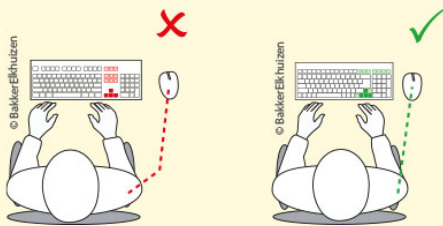

UltraBoard 960 Standard Compact

UltraBoard 960 Standard Compact

The UltraBoard 960 is a compact keyboard with a numerical keypad.

The main difference compared to a standard keyboard is the optimal layout, which makes the UltraBoard 960's design eight centimeters narrower than a "normal" keyboard!

The distance between the keys ranges from 18 to 20 mm (ISO 9241). The alphabetical section must be clearly separated from the function keys (ISO 9241). Dark letters on a clear background are easier to read (ISO 9241) and contribute to an increased productivity (Snyder, 1990). The middle row of keys cannot be elevated more than 30 mm above the surface of the desk (DIN 2137). The keyboard must be tiltable and separate from the screen (Council Directive 90/270/EEC).

A keyboard that provides the right ergonomic posture

The UltraBoard 960 Standard Compact reduces the distance to your mouse, which limits the strain on your lower arms. As an added advantage, this compact version is easier to take with you in a backpack or laptop case. This lets you work in a comfortable and ergonomically sound manner anywhere and anytime.

Compact

The main difference compared to a standard keyboard is the optimal layout, which makes the UltraBoard 960's design eight centimetres narrower than a "normal" keyboard!

Keystroke

The keys of the UltraBoard 960 offer a light keystroke thanks to the application of a scissors mechanism rather than a traditional membrane system. The result is a very comfortable tactile feedback.