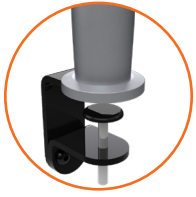

Mount configuration

Name	Description
Bolt Through	Secure and subtle, the Bolt Through is fixed through the desktop.
Grommet Mount	Provides hole for cable management (hole must be cut out from desk).
C-Clamp	Clamps on without the need to remove or screw through the desktop, allowing quick mounting. Suitable for desktops up to 69mm thick.
Large C-Clamp	Wider base above desk gives improved balance for heavy duty setups.
Above Desk Clamp	Low profile under desk allows for sliding desktops.
SpaceBeam I Mount	Quick and easy to mount and simple to reposition monitor arm.
SpaceBeam II Mount	Screw fixed clamping system for greater stability.
SPCA Clamp	Under desk, low profile clamping system.
Wall Mount	Versatile wall mounting plate for multiple uses when desk area is limited.

Multi-Flex

- Offers complete control over lateral monitor positioning
- Ideal for wide screens, as mounting hubs move along a rail
- Multiple mounting hubs can be added
- Supplied at bespoke lengths
- Bolt through version available

VESA Mount Thin Client

- Cables pass freely through the Vesa mounted holder and monitor arm
- CPU holder is fixed in one secure position
- Extremely lightweight
- Saves valuable desk space
- PC is raised from the floor for maximum protection
- Does not restrict monitor arm movement