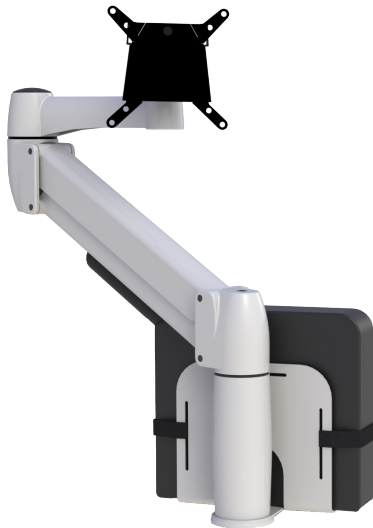

Key features:

- Numerous mounting options
- Gas-lift system allows upgrades to double, triple or quad arms
- Ultimate stability
- Fully adjustable, ideal for 'hot desking' and agile working
- Saves valuable desk space
- Makes monitor swapping quick and easy
- Anti-theft features

Multi-Flex

- Offers complete control over lateral monitor positioning
- Ideal for wide screens, as mounting hubs move along a rail
- Multiple mounting hubs can be added
- Supplied at bespoke lengths
- Bolt through version available

Thin Client Holder

The Thin Client Holder is an ideal option for offices where space is at a premium. It lifts the PC from the desk, freeing up valuable work surface space and helps to keep the office tidy. It is available with two mount options, the VESA Mount and the Base Mount.

VESA Mount Thin Client

- Cables pass freely through the Vesa mounted holder and monitor arm
- CPU holder is fixed in one secure position
- Extremely lightweight
- Saves valuable desk space
- PC is raised from the floor for maximum protection
- Does not restrict monitor arm movement