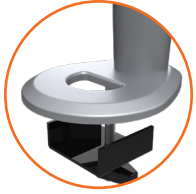

Mount configuration

Name	Description
Bolt Through	Secure and subtle, the Bolt Through is fixed through the desktop.
Grommet Mount	Provides hole for cable management (hole must be cut out from desk).
C-Clamp	Clamps on without the need to remove or screw through the desktop, allowing quick mounting. Suitable for desktops up to 69mm thick.
Large C-Clamp	Wider base above desk gives improved balance for heavy duty setups.
Above Desk Clamp	Low profile under desk allows for sliding desktops.
SpaceBeam I Mount	Quick and easy to mount and simple to reposition monitor arm.
SpaceBeam II Mount	Screw fixed clamping system for greater stability.
SPCA Clamp	Under desk, low profile clamping system.
Wall Mount	Versatile wall mounting plate for multiple uses when desk area is limited.

Multi-Flex

- Offers complete control over lateral monitor positioning
- Ideal for wide screens, as mounting hubs move along a rail
- Multiple mounting hubs can be added
- Supplied at bespoke lengths
- Bolt through version available

VESA Mount Thin Client

- Cables pass freely through the Vesa mounted holder and monitor arm
- CPU holder is fixed in one secure position
- Extremely lightweight
- Saves valuable desk space
- PC is raised from the floor for maximum protection
- Does not restrict monitor arm movement