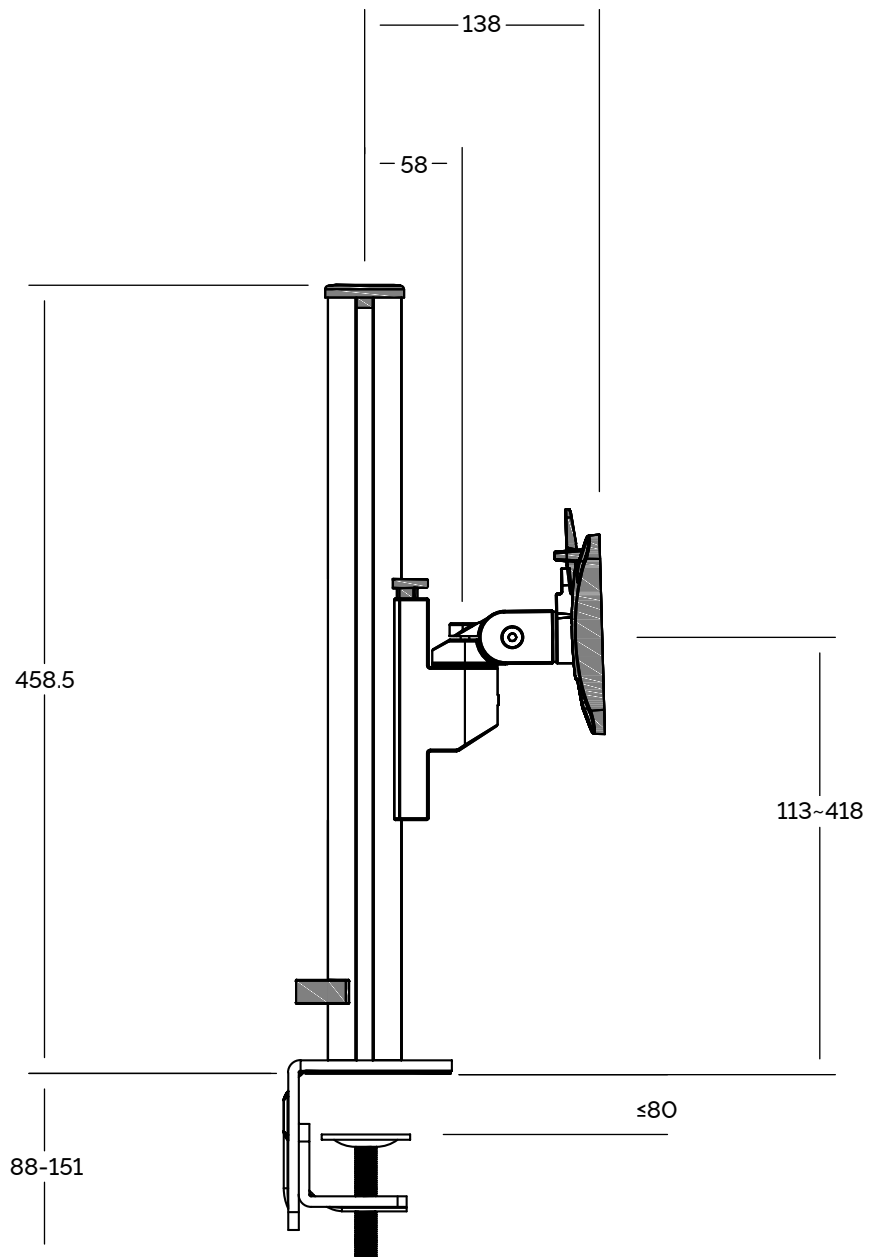

Filex Galaxy Modular Single Short

The height of this installation is easily and infinitely adjustable, thanks to the patented connector. The flexible, quick-release VESA head allows the monitor to be tilted, rotated and swiveled.

BNEFG809430 - White
BNEFG809431 - Silver
BNEFG809432 - Black

Configurations

- 1 - Filex Galaxy Post 45cm
- 1 - Filex Galaxy Desk Clamp
- 1 - Filex Galaxy Desk Feed
- 1 - Filex Galaxy Connector
- 1 - Filex Galaxy VESA connector with quick release

Rotation stop 90°

Yes

Cable management

Yes

Number of screens

1

Load capacity

12 kg

Adjustability

Rotation, orientation and tilting

Circular

100% recyclable and made from sustainable materials

Go to the website for
this solution

Dimensions are in mm