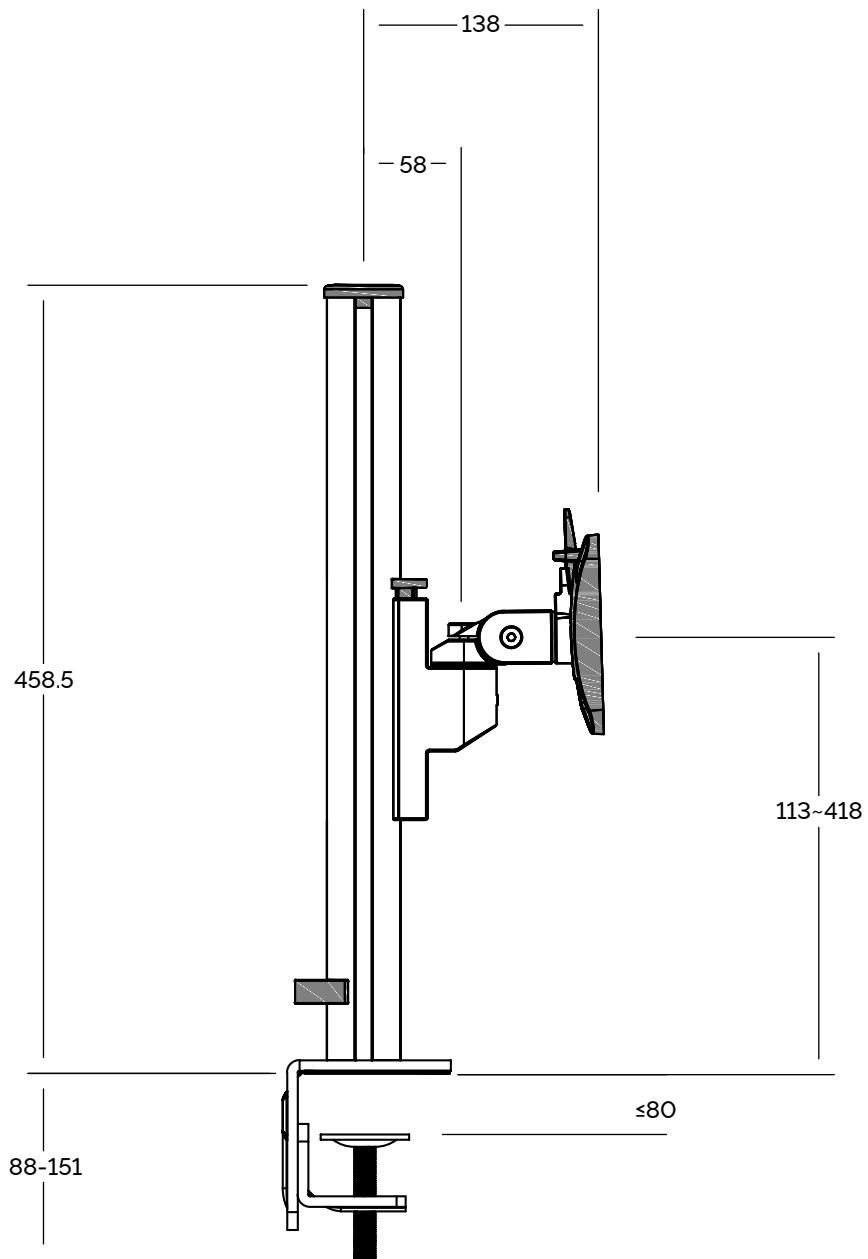

Filex Galaxy Modular Single Short

The height of this installation is easily and infinitely adjustable, thanks to the patented connector. The flexible, quick-release VESA head allows the monitor to be tilted, rotated and swiveled.

BNEFG809430 - White
BNEFG809431 - Silver
BNEFG809432 - Black

Configurations

- 1 - Filex Galaxy Post 45cm
- 1 - Filex Galaxy Desk Clamp
- 1 - Filex Galaxy Desk Feed
- 1 - Filex Galaxy Connector
- 1 - Filex Galaxy VESA connector with quick release

Rotation stop 90°

Yes

Cable management

Yes

Number of screens

1

Load capacity

12 kg

Adjustability

Rotation, orientation and tilting

Circular

100% recyclable and made from sustainable materials

Go to the website for
this solution

Dimensions are in mm