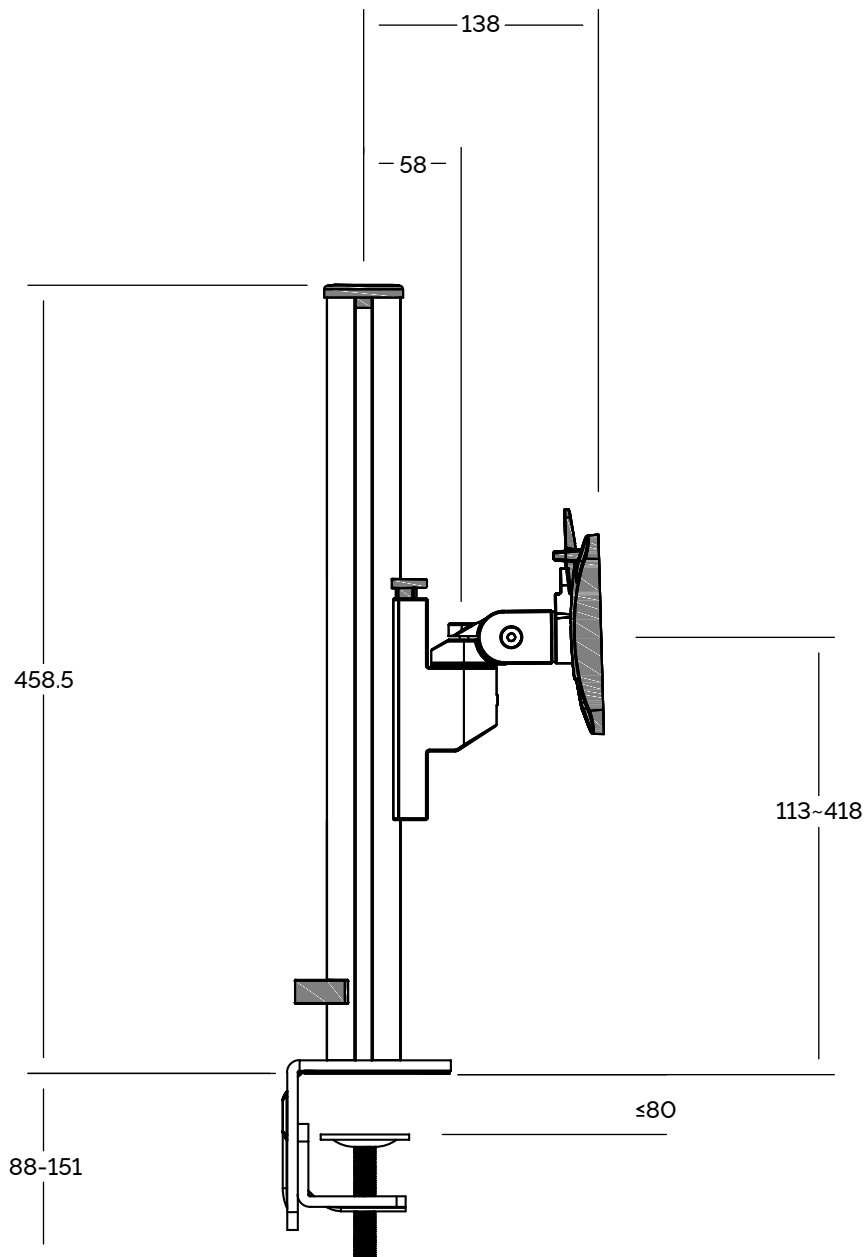

Filex Galaxy Modular Single Short

The height of this installation is easily and infinitely adjustable, thanks to the patented connector. The flexible, quick-release VESA head allows the monitor to be tilted, rotated and swiveled.

BNEFG809430 - White
BNEFG809431 - Silver
BNEFG809432 - Black

Configurations

- 1 - Filex Galaxy Post 45cm
- 1 - Filex Galaxy Desk Clamp
- 1 - Filex Galaxy Desk Feed
- 1 - Filex Galaxy Connector
- 1 - Filex Galaxy VESA connector with quick release

Rotation stop 90°

Yes

Cable management

Yes

Number of screens

1

Load capacity

12 kg

Adjustability

Rotation, orientation and tilting

Circular

100% recyclable and made from sustainable materials

Go to the website for
this solution

Dimensions are in mm