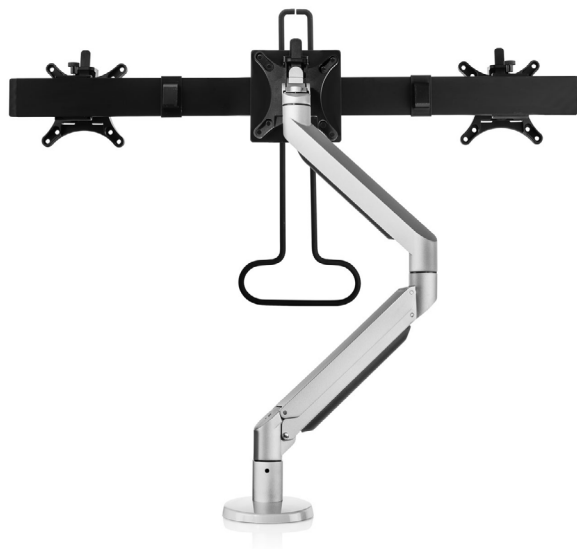

Filex Galaxy Flex Dual Crossbar Silver

This monitor arm is equipped with a static and a dynamic segment for optimal height and depth. Thanks to the VESA standard, the monitor can tilt, rotate and swivel at any time for an optimal viewing angle.

BNEFG809427-S - Silver

Configurations

- 1 - Filex Galaxy Clamp incl. desk feed through
- 1 - Filex Galaxy Slanted arm
- 1 - Filex Galaxy Dynamic slanted arm
- 1 - Filex Galaxy VESA Connector for crossbar
- 1 - Filex Galaxy Crossbar

Rotation stop 90°p

Yes

Cable management

Yes

Number of screens

2

Load capacity

2 - 12 kg

Adjustability

Rotation, orientation and tilting

Circular

100% recyclable and made from sustainable materials

Go to the website for
this solution

Dimensions are in mm