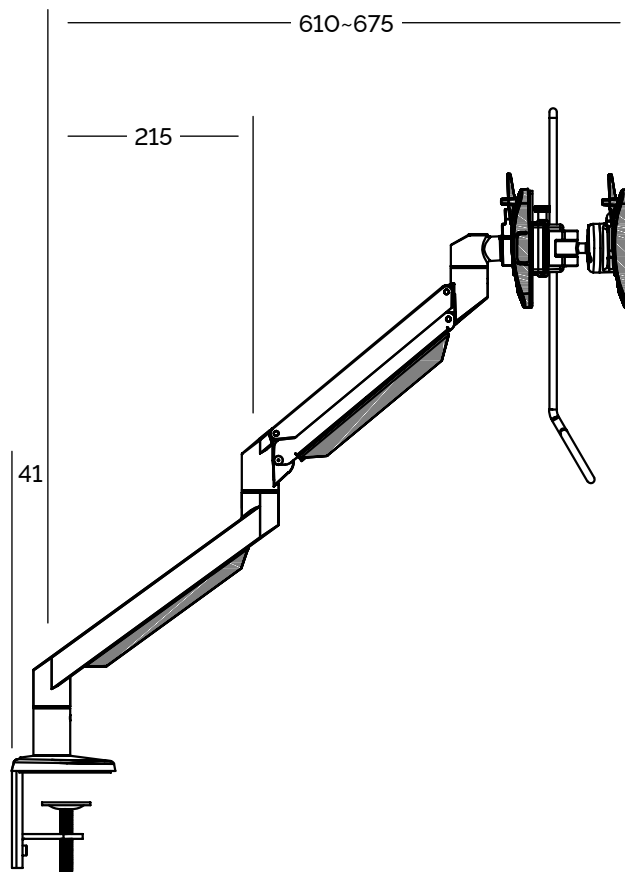

Rotation stop 90°p

Yes

Cable management

Yes

Number of screens

2

Load capacity

2 - 12 kg

Adjustability

Rotation, orientation and tilting

Circular

100% recyclable and made from sustainable materials

Go to the website for
this solution

Dimensions are in mm