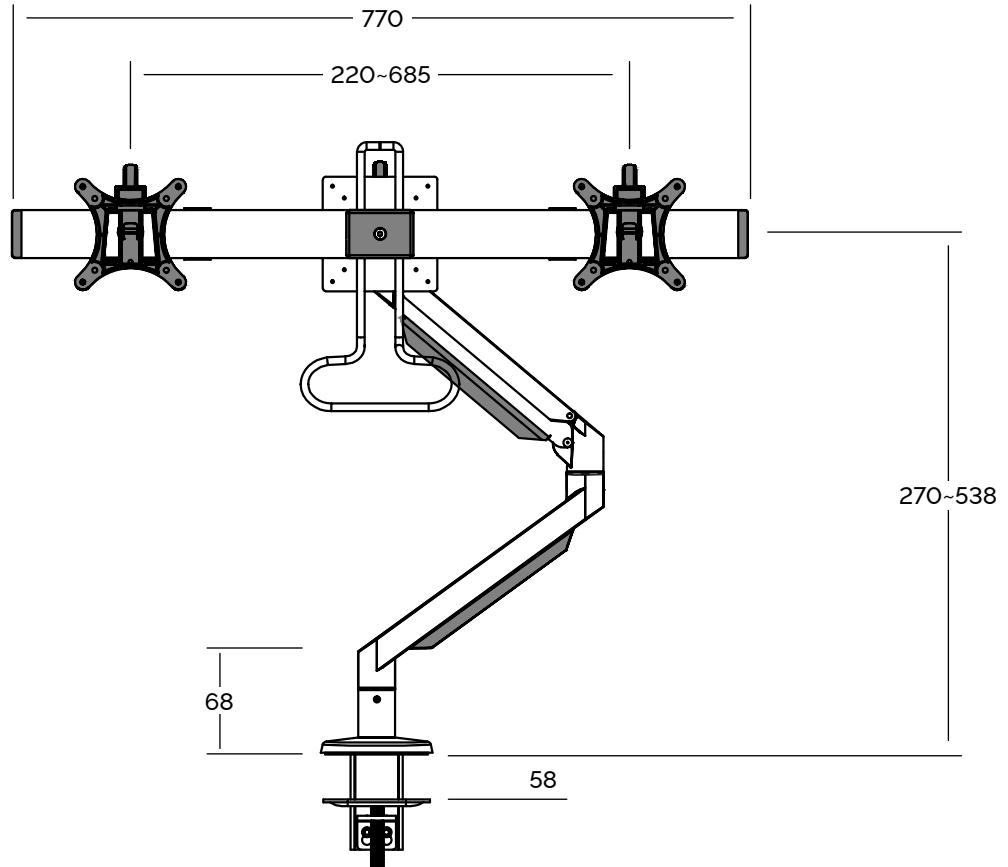

Filex Galaxy Flex Dual Crossbar Silver

This monitor arm is equipped with a static and a dynamic segment for optimal height and depth. Thanks to the VESA standard, the monitor can tilt, rotate and swivel at any time for an optimal viewing angle.

BNEFG809427-S - Silver

Configurations

- 1 - Filex Galaxy Clamp incl. desk feed through
- 1 - Filex Galaxy Slanted arm
- 1 - Filex Galaxy Dynamic slanted arm
- 1 - Filex Galaxy VESA Connector for crossbar
- 1 - Filex Galaxy Crossbar

Rotation stop 90°p

Yes

Cable management

Yes

Number of screens

2

Load capacity

2 - 12 kg

Adjustability

Rotation, orientation and tilting

Circular

100% recyclable and made from sustainable materials

Go to the website for
this solution

Dimensions are in mm