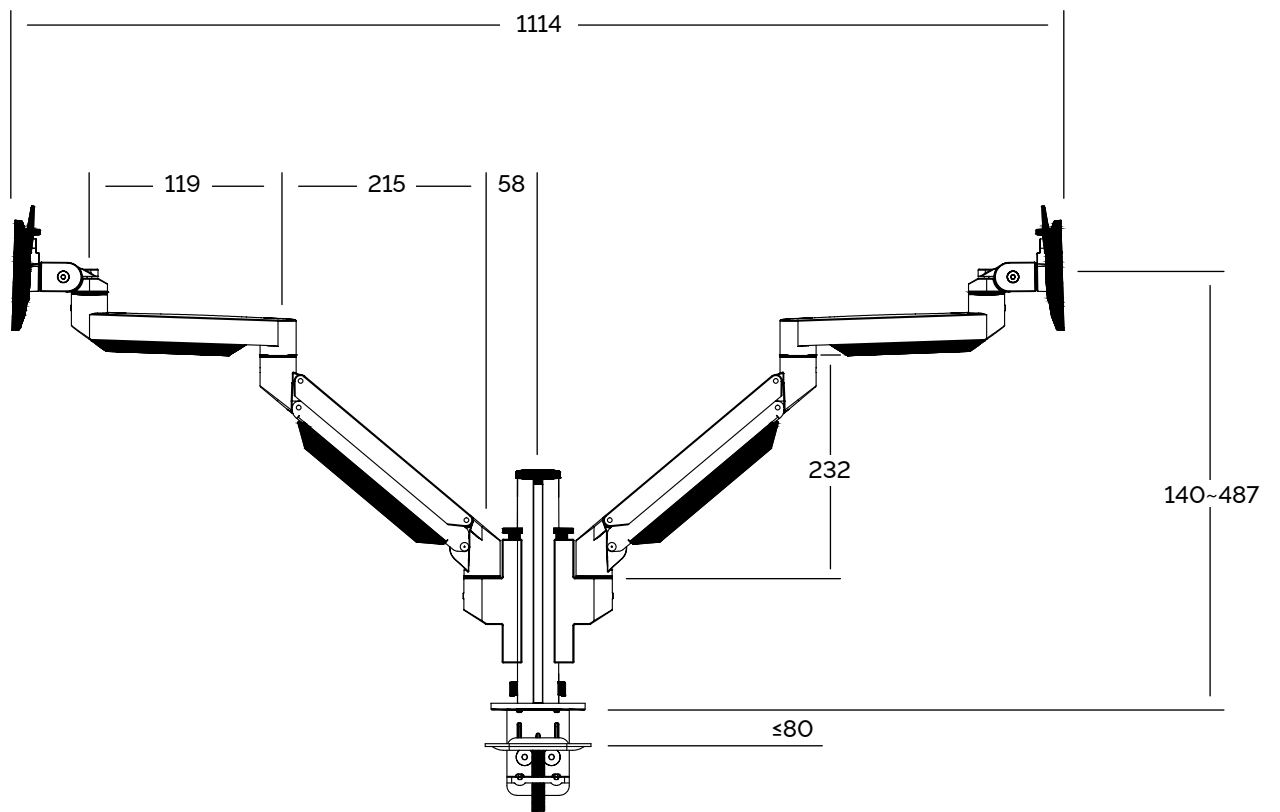

BNEFG809416-S - Silver

Configurations

- 1 - Filex Galaxy Post 22cm
- 1 - Filex Galaxy Desk Clamp
- 1 - Filex Galaxy Desk Feed
- 2 - Filex Galaxy Connector
- 2 - Filex Galaxy Straight arm
- 2 - Filex Galaxy Dynamic slanted arm
- 2 - Filex Galaxy VESA connector with quick release

Rotation stop 90°

Yes

Cable management

Yes

Number of screens

2

Load capacity

2 - 12 kg

Adjustability

Rotation, orientation and tilting

Circular

100% recyclable and made from sustainable materials

Go to the website for
this solution

Dimensions are in mm