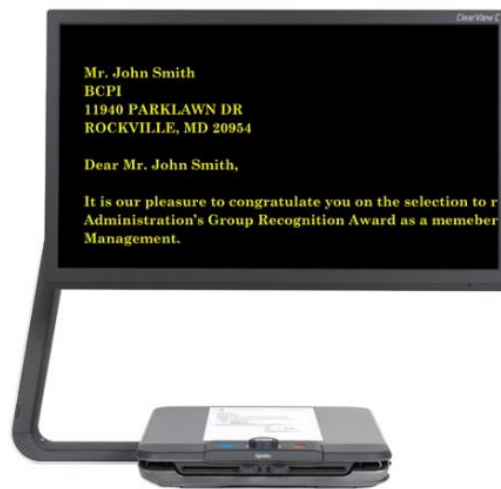

ClearView C HD 24" Speech TFT Video Magnifier

Part code: A-OT-CH24S

Description

The new Optelec ClearView C Speech is a unique desktop video magnifier that is designed to improve your reading experience. Select your preferred reading voice and sit back, relax, and listen to documents as they are read aloud. Combining a clear voice with magnification or high contrast makes reading so much easier.

Features

- Capture an entire A4 page and enjoy Full Page Overview
- View and listen to lengthy documents with fast and accurate Text-to-Speech
- Point & Read: intuitive touchscreen interface - touch a column, paragraph or word on-screen to read instantly
- Navigate quickly with automatic text zone recognition
- Swipe your finger to scroll through magnified text and photographs
- Archive documents and images, and view at your convenience
- Picture Viewer: zoom and slideshow options to view favourite photographs
- Adjust the settings easily using the large icon/font menu
- Control the reading speed and volume by touching the screen

Reading table

- Comfortable, easy-glide, designed for reading larger documents including broadsheet newspapers continuously
- Moves in X and/or Y Direction with adjustable friction and lock

Customise

- Adjustable brightness and contrast
- High contrast semi-colours for improved reading fluency, including yellow text on a black background - select up to 4 combinations from a possible choice of 16
- Position locator and overview function - never lose your place on the page
- Focus lock for practical activities and craftwork
- Add lines or mask out areas top/bottom or left/right of the screen for easier reading