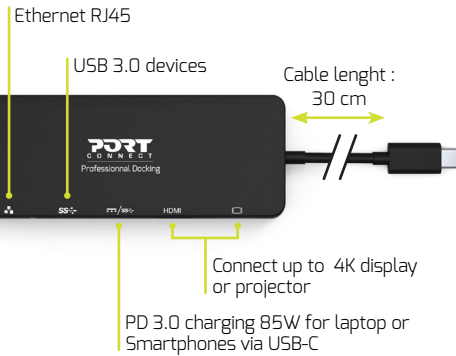

USB-C TRAVEL DOCKING STATION

DOCKING STATION FOR TYPE C DEVICES
STATION D'ACCUEIL POUR APPAREILS TYPE C

For **USB-C 3.1**

 **x1 VIDEO**

For **PC & Mac**

UPTO **85W**
USB-C
POWER distribution

FOR USB-C

Compatible with USB-C devices and offers up to 85W power delivery
Compatible avec les appareils avec port USB-C et délivre jusqu'à 85W de puissance

Connect up to 5 peripherals through 1 cable
Connectez jusqu'à 5 périphériques avec 1 câble

Travel format adapted for mobility
Format de voyage adapté à la mobilité

USB-C TRAVEL DOCKING STATION

- Universal USB-C docking station to expand laptop connectivity
- 1 video display HDMI or VGA – Up to 4 K
- Provide up to 85W power distribution (USB-C port)
- Connect up to 5 peripherals : HDMI, VGA, USB-A, USB-C and Ethernet
- Travel size for mobility
- Universal compatibility with USB-C devices
- Longer cable for better flexibility (30 cm)
- Mac & PC compatible

TECHNICAL SPECIFICATIONS

PRODUCT NAME	DOCKING TYPE C TRAVEL 1 X 4K PD 85W
REF - EAN	901909 - 3 56704 901909 9
SPECIFICATIONS	<ul style="list-style-type: none"> • USB-C 3.1 - Power Delivery up to 85W • USB-A 3.0 with high-speed data transfer • 1 video display HDMI or VGA • HDMI 2.0 (3840 x 2160 @30Hz) video output • VGA (1920 x 1080 @60Hz) video output • RJ45 Gigabit Ethernet • Compatible with Alt Mode Display • Cable length: 30 cm
CONTENTS	1 x USB Type C docking station 1 x user guide
COMPATIBILITY	<ul style="list-style-type: none"> • Windows & Mac OS • Type C devices
PRODUCT DIMENSIONS Width x Height x Depth	4,7 x 12,3 x 1,3 cm
PRODUCT WEIGHT	45 gr
PACKAGED DIMENSIONS Width x Height x Depth	8 x 16,5 x 2,5 cm
PACKAGED WEIGHT	168 gr
PCB	10
MATERIAL	ABS + PCBA
COUNTRY OF ORIGIN	China
WARRANTY	3 years warranty