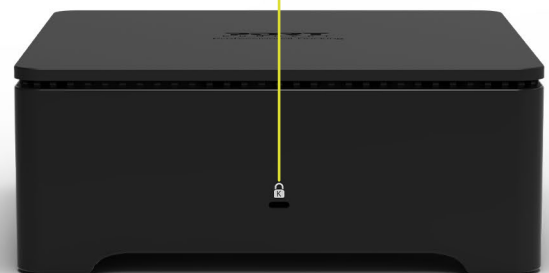

Professional Docking

USB-C & USB-A 2X2K UNIVERSAL OFFICE DOCKING STATION

STATION D'ACCUEIL UNIVERSELLE
DE BUREAU USB-C & USB-A 2X2K

UP TO
100W
USB-C
POWER
distribution

USB-A + USB-C
CONNECTIVITY

2x 
2K

For **PC, MAC®**
& **Chromebook™**

USB-C
+
USB-A

Sécurité lock 
Encoche de sécurité

FOR **USB-C & USB-A**
NOTEBOOK

USB-C & USB-A 2X2K UNIVERSAL OFFICE DOCKING STATION

**USB-A 3.1 Gen 1
BC 1.2 devices**
Appareils USB-A
3.1 Gen 1 BC 1.2

**USB-A 3.1 Gen 1
devices**
Appareils USB-A
3.1 Gen 1

Headphone
Casque audio

Power button
Bouton de démarrage

Connect up to 2x2K screens
Connectez jusqu'à 2 écrans 2K

Wired networking
Réseau filaire

Input power DC 20V/6,5A
Entrée d'énergie DC 20V/6,5A

Provides up to 100W power distribution
fournit jusqu'à 100W d'alimentation

- USB-A & USB-C docking station : expands laptop connectivity and provides up to 100W power distribution
- Double video displays up to 2K - HDMI
- Double connectivity notebooks : USB-C & USB-A
- Manages up to 8 peripherals : 2 screens (HDMI)/1 x Ethernet/4 x USB 3.1 Gen 1 ports/1 x audio jack/1 x USB-C 3.1 Gen 2 port to notebook
- High speed data transfer up to 5Gb/s via the 4 USB-A ports
- Compatible with USB-A & USB-C, PC, Mac® & Chrome OS™ notebooks
- SMI easy monitor management software included
- PXE boot & Wake On LAN feature
- ON/OFF switch button