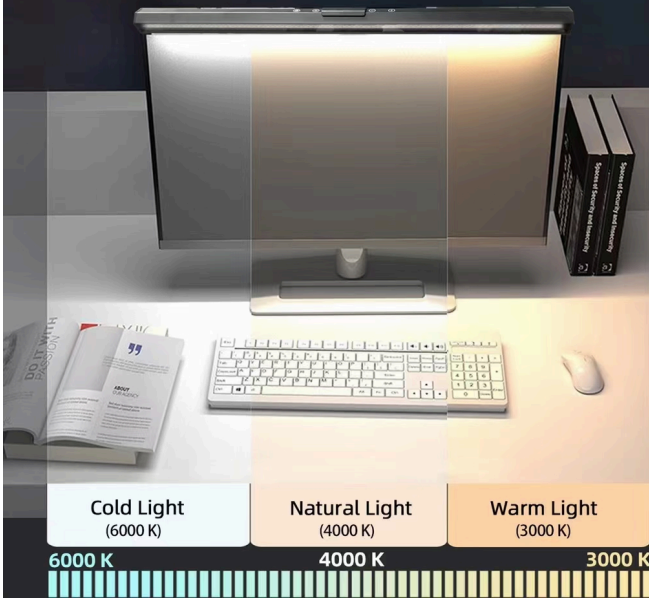

245450 Monitor USB LED Lamp with Touch Control

Product Images

Space Saving Design

Cold Light
(6000 K)

Natural Light
(4000 K)

Warm Light
(3000 K)

6000 K

4000 K

Three Color Modes

Adjustable Brightness

equip

245450 USB-LED-Leuchte

6 kWh/1000h

2019/2015

Short Description

1. 3 Dimmable Colors: Warm light (2800-3200K) ,white (4000-4500K) and cold light (6000-6500K)
2. LED Technology: 84pcs (SMD 3014 x 42 Warm light + 42 Cold Light.)
3. Dimmer with 9 brightness levels
4. Color Temperature Setting: 3 levels
5. Clip-on design to install the task lamp fits any monitors thickness from 1~3cm
6. Lamp angle adjustable
7. Housing: durable Aluminum alloy & ABS
8. USB Powered (5V/1A)
9. Simple Plug and Play installation
10. Touch control button
11. Power supply can be provided via Laptop, PC , power bank, USB power adapter
12. Energy efficiency class: F
13. Protection Type: IP44

Eye-friendly Lighting on the PC Workplace: The USB lamp sits on the top of the monitor, only radiates downwards and forwards, perfectly and evenly illuminates the area in front of the monitor, Infinitely Adjustable Colour Temperature and Brightness via Touch Buttons, can adjust your personal light according to your needs and preferences.

Additional Information

Approval and compliance	CE, RoHS
Material	Plastic, Aluminum
Lighting	LED
Power supply	USB power
USB version	2.0
Control panel	Yes
Color temperature	2800K-6500K
Product weight (kg)	0.4
Cable length	1.5m
Color	Black
EAN	4015867227121
Model Number	245450
Package contents	1 x 245450 1 x Ball clip mount 1 x USB-A to C power cable 1 x User manual
Dimensions (W x D x H)	23.5 x 107.5 x 400 mm