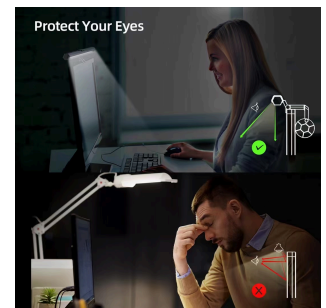

245450 Monitor USB LED Lamp with Touch Control

Product Images

Space Saving Design

Cold Light
(6000 K)

Natural Light
(4000 K)

Warm Light
(3000 K)

6000 K

4000 K

Description

The equip 245450 USB LED monitor lamp with suspension design, adapting asymmetric light path, reduces screen reflection and effectively protects the eyes. The clip-on design to install the task lamp fits on any monitors.

Eye-friendly Lighting on the PC Workplace: The USB lamp sits on the top of the monitor, only radiates downwards and forwards, perfectly and evenly illuminates the area in front of the monitor, Infinitely Adjustable Colour Temperature and Brightness via Touch Buttons, can adjust your personal light according to your needs and preferences.