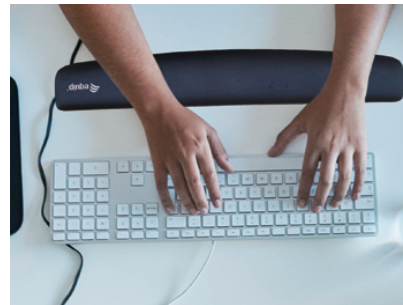

## Short Description

---

1. Flexible soft wrist rest
2. Anti-slip natural rubber bottom
3. Ergonomic design
4. Material: Polyester fabric + Rubber bottom + Memory Foam

## Description

---

The 245015 is an ergonomic keyboard wrist rest has a soft, Memory Foam-filled rest for an ultimately comfortable wrist position while typing. Engineered for long hours spent at work or gaming, the ergonomic design prevents strain and wrist injuries associated with repetitive actions and incorrect hand positioning.