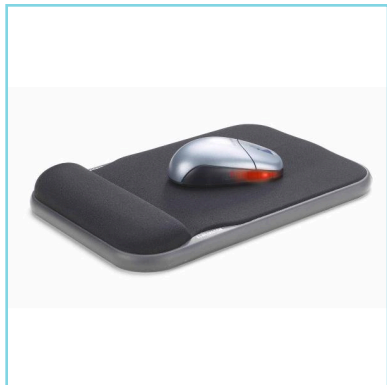

Height Adjustable Gel Mouse Pad Black

57711

RRP. £18.99

Product Description

Height Adjustable Wrist Rests provide extra comfort and support as you use a mouse, while ensuring a firm surface grip. Height adjustable and integrated into a mouse pad, the gel pillow moulds itself to the natural curve of your wrist and hand for optimum effect over prolonged periods.

Features

- Height adjustable to match your keyboard for maximum control of your comfort
- Gel pillow matches natural curve of wrist and hand for comfortable computing
- Mouse pad features dedicated wrist rest

Specifications

- **Colour** Black

Product information

Gross weight 0.5965kg

Retail Packaging Information

Depth 337mm
Width 210mm
Height 43mm
Gross weight 0.738kg
UPC# 735353577113
Unit quantity 1

Master Case Information