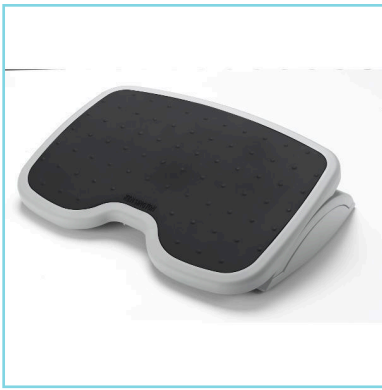

SoleMate Footrest

56145

RRP. £34.99

Product Description

Footrests keep legs elevated for improved posture and circulation while you work at a desk and help reduce pressure on the lower back. They are easily adjustable for extra comfort while there is a range of specifications available to suit individual requirements.

Features

- Textured foot grip panel helps prevent slipping
- Sturdy durable construction 450cm x 350cm (WxD)
- Elevates legs to improve posture and circulation and reduce lower back pressure
- Helps reduce pressure on lower back and alleviate discomfort from sitting
- Tilts up to 20 degrees for additional comfort